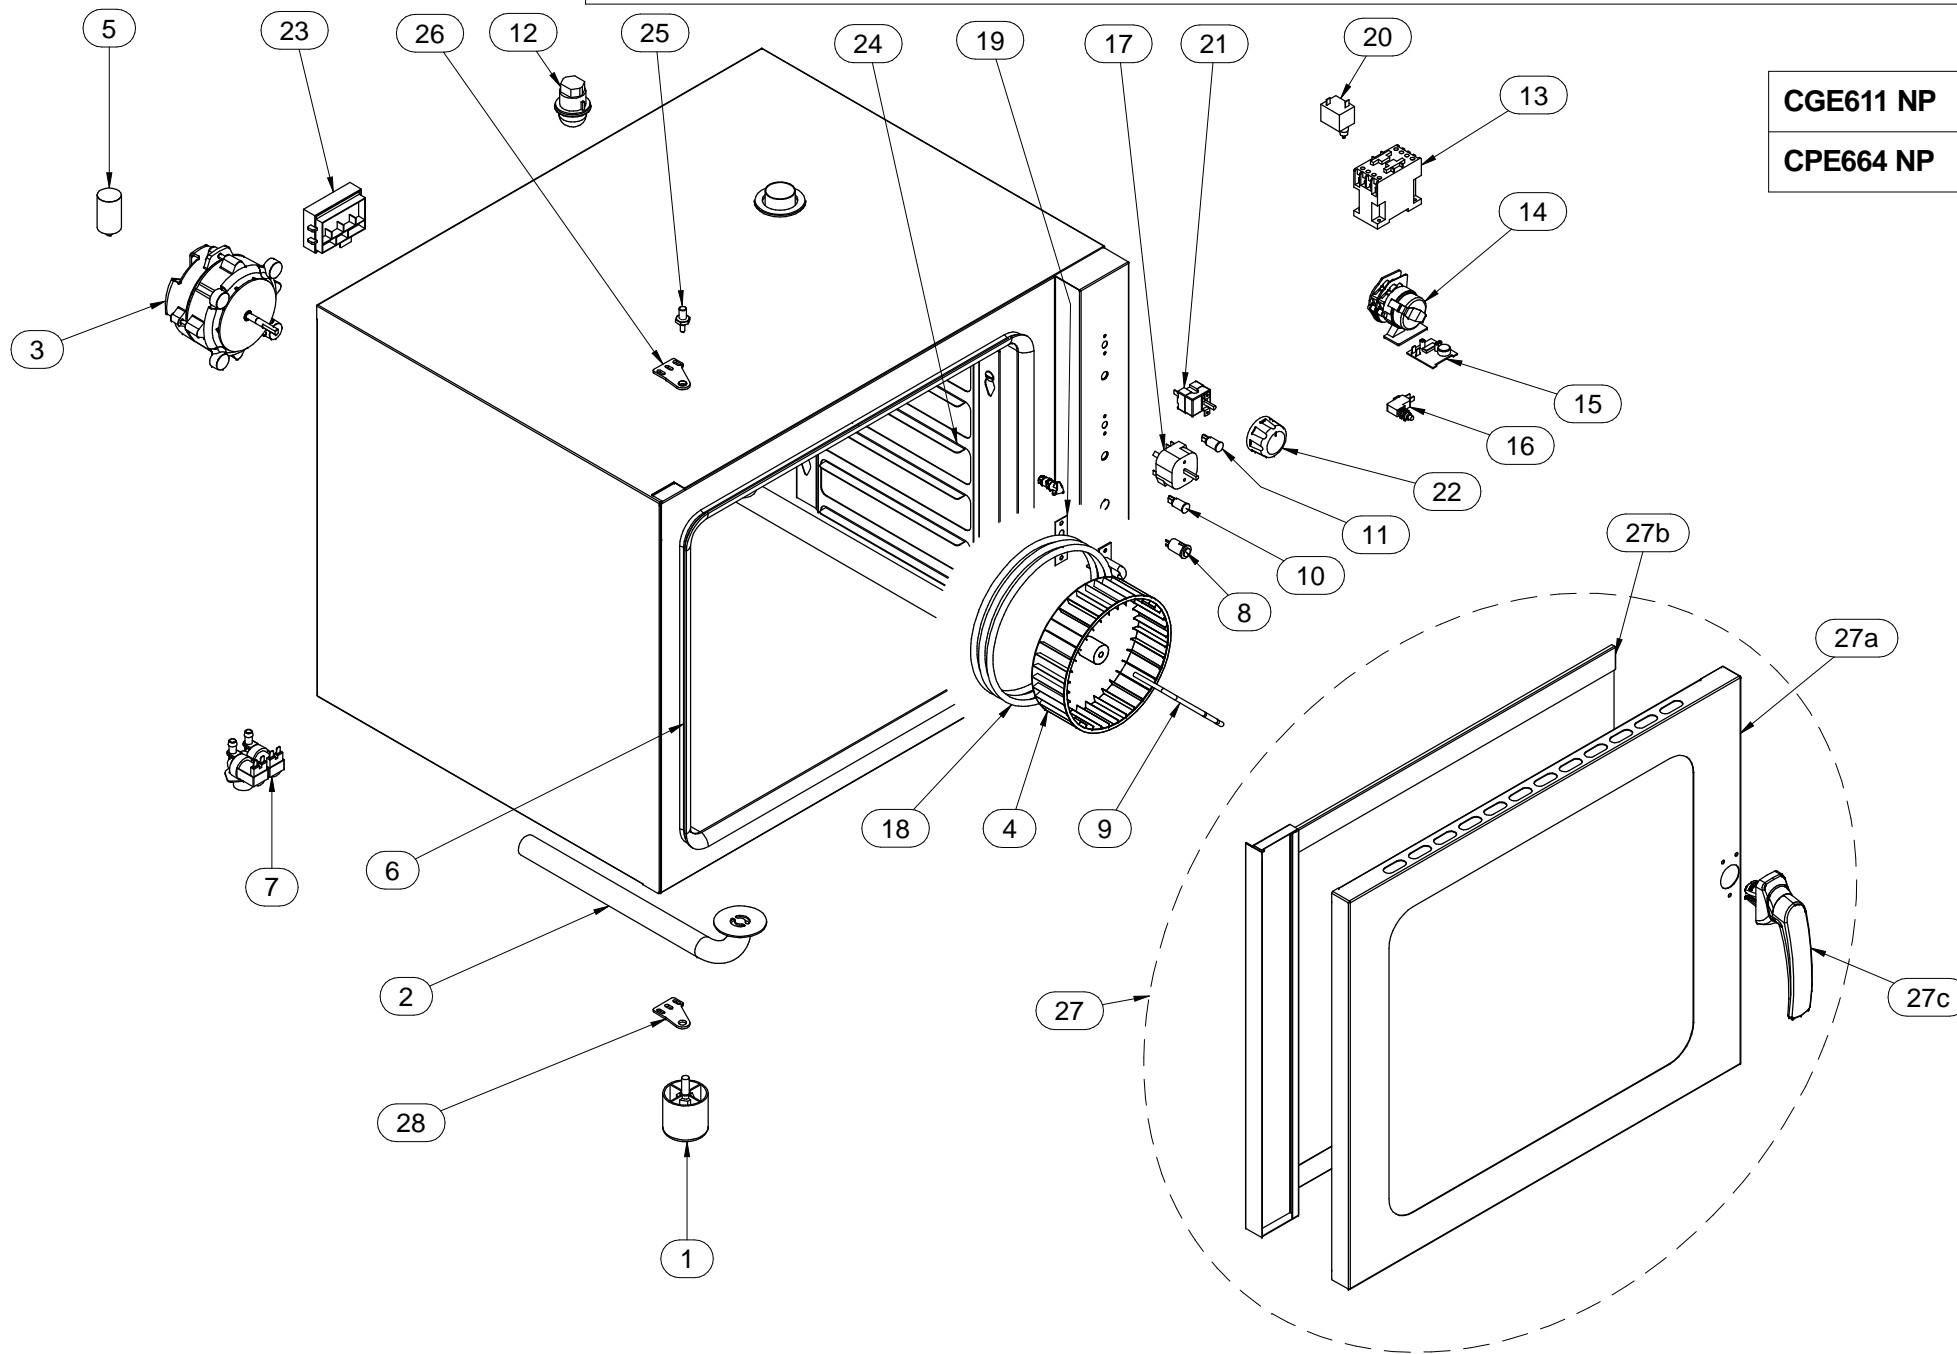

From: 02.09.2013

To: 24.02.2015

Mod./Type: **FORNO ELETTRICO 6T PORTA A BANDIERA**
ELECTRIC OVEN 6T SWING DOOR

cod./num. 2531596.00

data/date: 04/10/2013

CGE611 NP

CPE664 NP

Mod.:	Forni Elettrici Ventilati			cod. / num. 2531597.00		CGE611 NP	CPE664 NP	NOTE
	ELECTRIC FAN OVENS			data / date 04/10/2013				
	FROM: 02.09.2013 - TO: 24.02.2015			rif. / ref. 2531596.00				
POS.	DESCRIZIONE	DESCRIPTION	DENOMINATION	BENENNUNG	COD.	Q. ty		
1	PIEDINO	FOOT	PIED	STELLFUSS	551.012.00	4	4	
2	SCARICO	DRAIN	VIDANGE	ABLAUF	511.101.00	1	-	
3	MOTORE	MOTOR	MOTEUR	MOTOR	564.039.14	2	2	
4	VENTOLA	FAN	VENTILATEUR	LÜFTERRAD	544.019.00	2	2	
5	CONDENSATORE	CONDENSER	CONDENSEUR	KONDENSATOR	564.040.14	2	2	
6	GUARNIZIONE	WASHER	GUARNITURE	DICHTUNGSRING	553.010.00	1	1	
7	ELETTRIVALVOLA	SOLENOID VALVE	ELECTROVANNE	ELEKTROVENTIL	256.054.00	1	1	
8	PULSANTE INIEZIONE ACQUA	WATER INJECTION PUSH BUTTON	POUSSOIR INJECTION EAU	WASSERSPRITZKNOPF	561.039.00	1	1	
9	EROGATORE	NOZZLE	INJECTEUR	SPRÜHDOSE	531.040.00	2	2	
10	SPIA VERDE	GREEN INDICATOR LIGHT	LAMPE TEMOIN VERTE	GRUENE KONTROLLAMPE	963.012.00	1	1	
11	SPIA ARANCIO	ORANGE INDICATOR LIGHT	LAMPE TEMOIN ORANGE	ORANGE KONTROLLAMPE	963.013.00	1	1	
12	LAMPADA	LAMP	LAMPE	LAMPE	563.004.00	1	1	
13	CONTATTORE	CONTACTOR	CONTACTEUR	FERNSCHALTER	961.002.00	2	2	
14	TIMER CICLO	CYCLE TIMER	MINUTERIE CYCLE	ZYKLUS-ZEITSCHALTER	561.035.00	1	1	
15	BUZZER	BUZZER	SONNERIE	KLINGELTON	256.052.00	1	1	
16	MICRO PORTA	DOOR MICROSWITCH	MICROINTERRUPTEUR PORTE	TUERKONTAKT SCHALTER	961.021.00	1	1	
17	TIMER	TIMER	TIMER	ZEITSCHALUHR	561.041.00	1	1	
18	RESISTENZA	HEATING ELEMENT	RESISTANCE	HEINZELEMENT	565.008.00	2	2	
19	GUARNIZIONE RESISTENZA	HEATING ELEMENT GASKET	JOINT DE LA RÉSISTENCE	WIDERSTAND-DICHTUNG	553.008.00	2	2	
20	TERMOSTATO SICUREZZA	SAFETY THERMOSTAT	THERMOSTAT DE SECURITE	TEMPERATURBEGRENZER	561.036.00	1	1	
21	TERMOSTATO	THERMOSTAT	THERMOSTAT	THERMOSTAT	561.038.00	1	1	
22	MANOPOLA	KNOB	BOUTON	DREHKNOPF	551.002.00	2	2	
23	MORSETTIERA	TERMINAL BOARD	BORNES	KLEMMENBRETT	663.040.00	1	1	
24	COPPIA REGGIGRIGLIA	TRAY RACK KIT	COUPLE DE PORTE-PLAQUES	PAAR EINHÄNGEGESTELL	505.532.40	1		
					503.531.40		1	
25	PERNO CERNIERA	JOINT STUD	GOUJON DE LA CHARNIÈRE	SCHARNIERBOLZEN	541.043.00	1	1	
26	CERNIERA	JOINT	CHARNIERE	SCHARNIER	256.056.00	1	1	
27	PORTA	DOOR	PORTE	TÜR	510.061.15	1	1	
27a	VETRO ESTERNO	OUTER GLASS	VERRE EXTÉRIEUR	ÄUßERES GLAS	256.435.00	1	1	
27b	VETRO INTERNO	INNER GLASS	VERRE INTÉRIEUR	INNERES GLAS	510.087.00	1	1	
27c	MANIGLIA	HANDLE	POIGNÉE	HANDGRIFF	584.002.00	1	1	
28	CERNIERA	JOINT	CHARNIERE	SCHARNIER	256.095.00	1	1